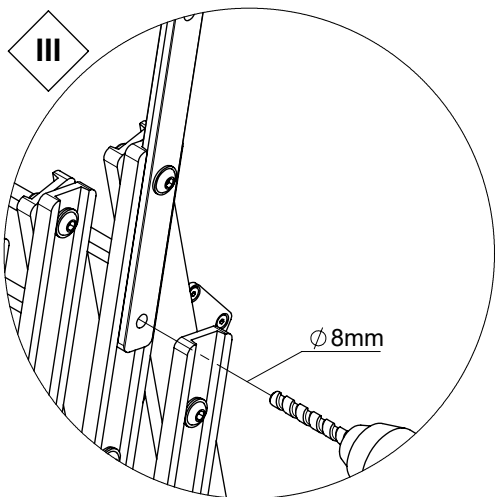

VARIO 3-part Telescopic handrail

x 1
K2-17353

1

2