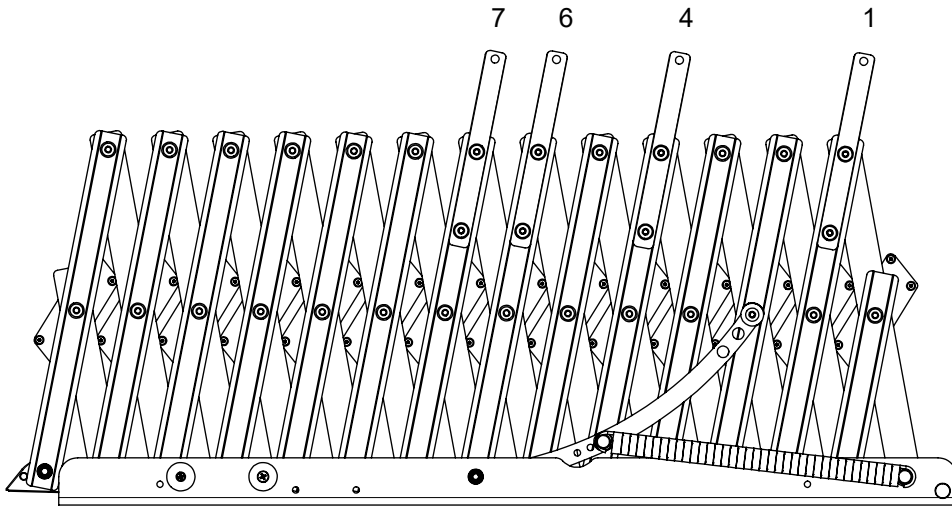

VARIO 3-part Telescopic handrail

x 1
K2-17353

1

2