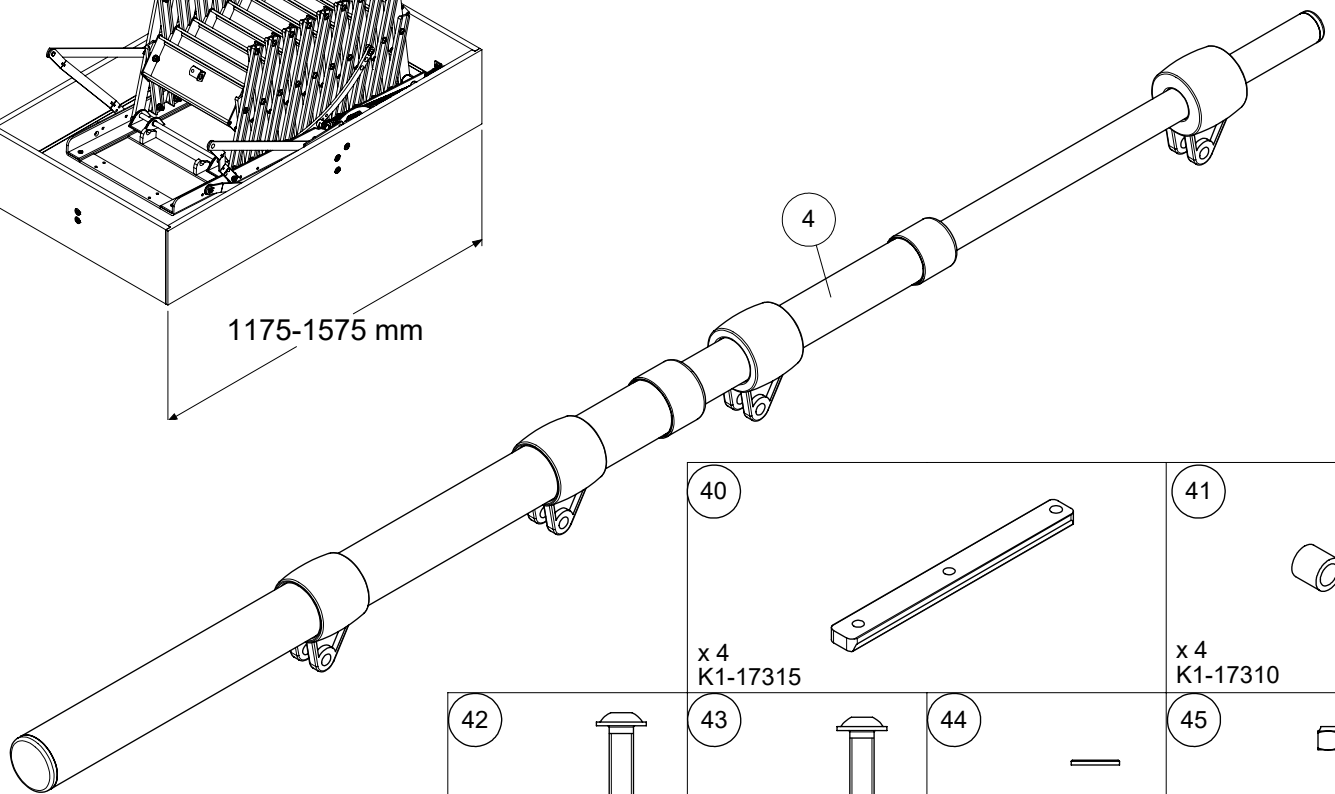

VARIO 3-part Telescopic handrail

x 1
K2-17353

1

2